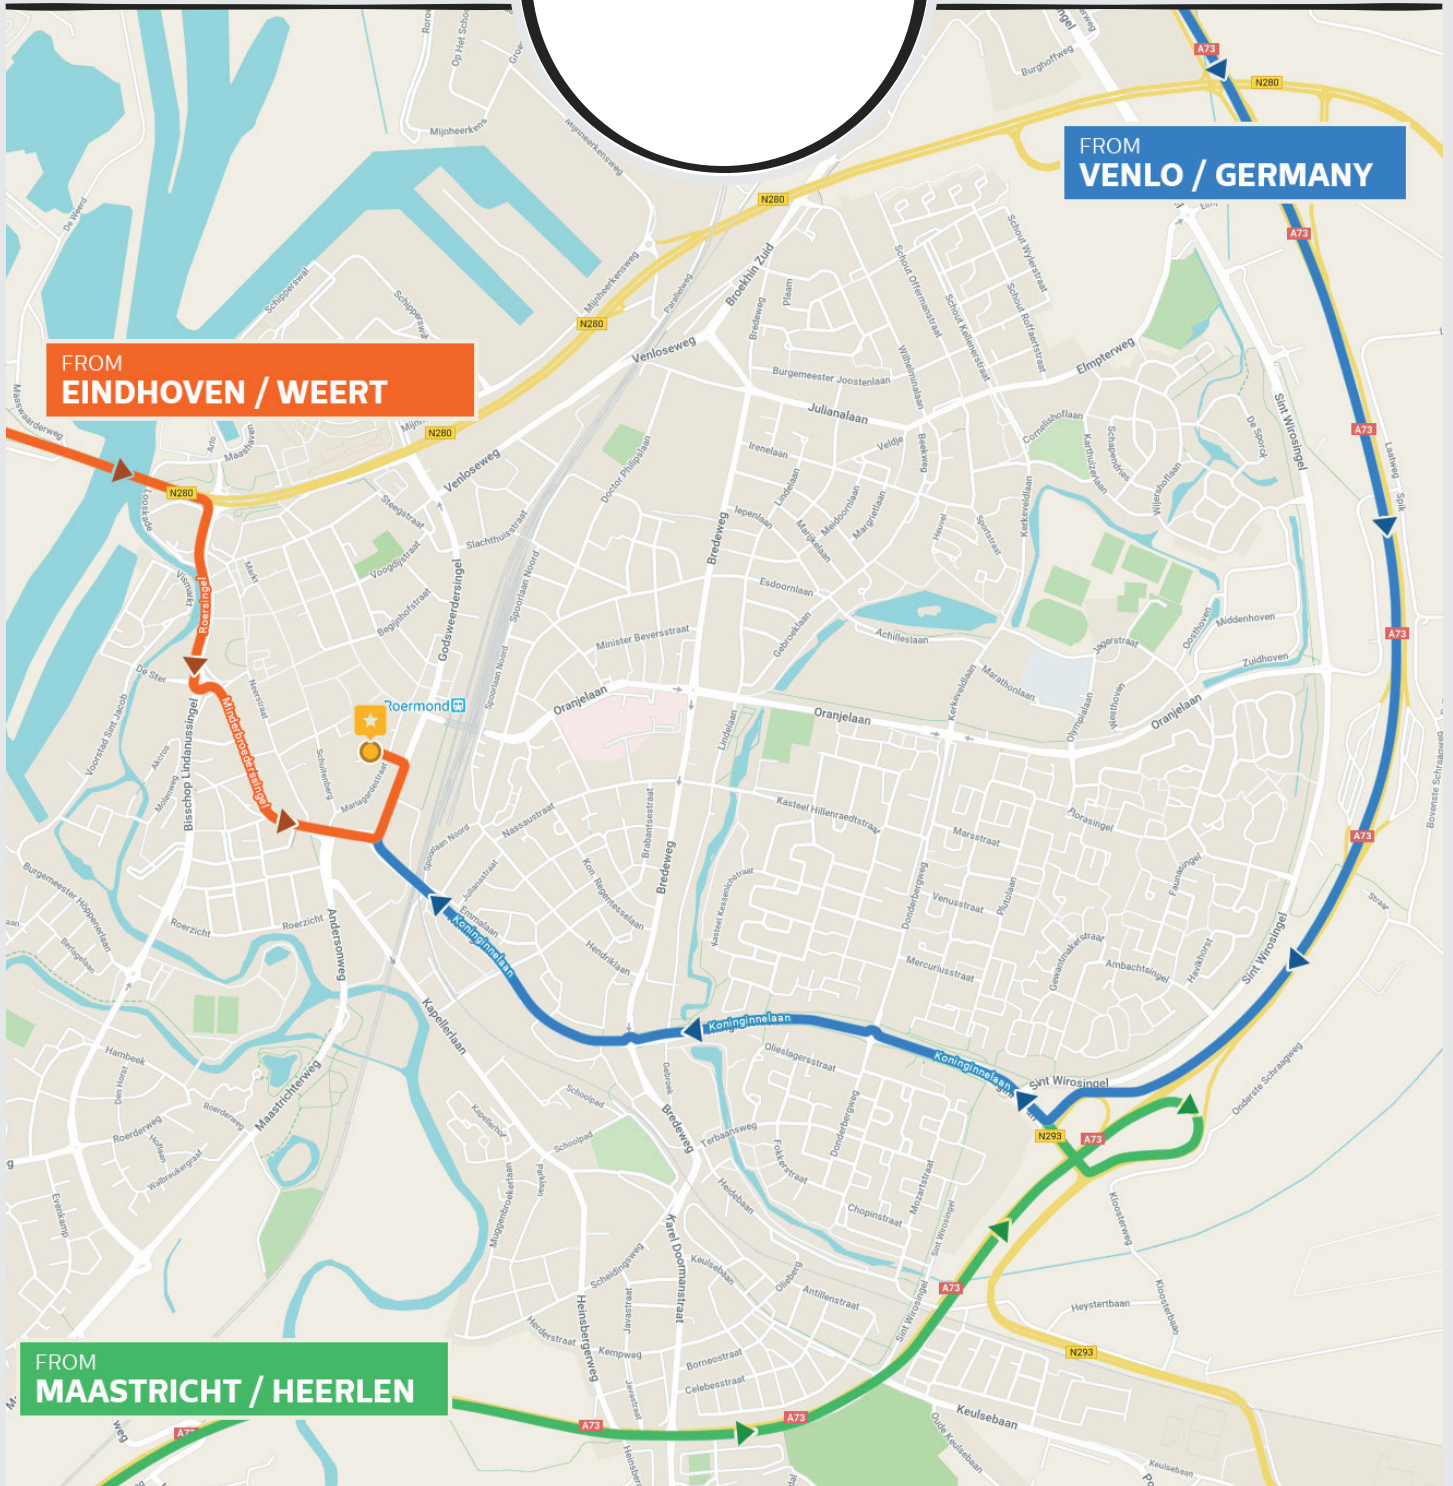

Directions

Navigation

If you want to reach our hotel via navigation please enter "Achter de Oranjerie" as your destination.

Directions

Navigation

If you want to reach our hotel via navigation please enter "Achter de Oranjerie" as your destination.

From
**Maastricht /
Heerlen**

-  Take the A73 toward Roermond.
-  Take exit 20-Roermond-Oost for N293 toward Roermond-Oost/Herkenbosch/Melick.
-  Einen der 2 rechten Fahrstreifen benutzen, um rechts auf Koninginnelaan/N293 abzubiegen.
-  Continue on Koninginnelaan for 2,1 kilometers. Go straight at the two roundabouts.
-  Turn right onto Willem II Singel.
-  Turn left onto Sint Cornelisstraat.
-  Continue onto Achter de Oranjerie.
-  You have reached your destination.

Achter de Oranjerie
6041 JX Roermond

From
**Venlo /
Deutschland**

Take the A73 toward Roermond/Maastricht.

Take exit 20-Roermond-Oost for N293 toward Roermond-Oost/Herkenbosch/Melick.

Turn right onto Koninginnelaan.

Continue on Koninginnelaan for 2,1 kilometers.
Go straight at the two roundabouts.

Turn right onto Willem II Singel.

Turn left onto Sint Cornelisstraat.

Continue onto Achter de Oranjerie.

You have reached your destination.